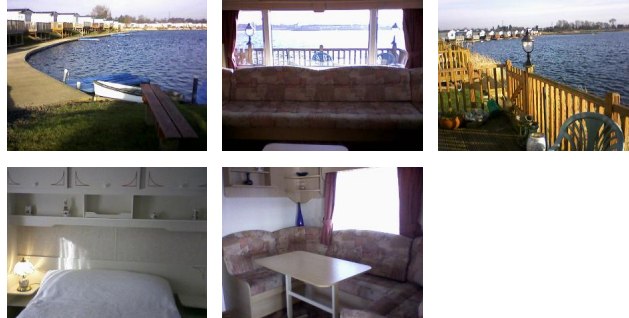

**Caravan location: East England/7 Lakes Country Park - 6 berth**

**Caravan description:**

Luxury, 2 bedroom, 6 berth caravan.  
 Outside, there is a large, gated balcony and patio with views directly over the 40 acre lake. A table and chairs are provided, and there is a grassed area and parking space to the side.  
 The main bedroom has a double bed, wardrobe space, a dressing table and cupboards. The second bedroom contains two single beds, wardrobe space and cupboards. A sofa in one of the reception rooms makes up into another double bed if required. Quilts and pillows are provided, but not bed linen.  
 The kitchen is fully equipped, and adjoins a spacious dining area. This then leads through to the main lounge, which has ample seating, a large TV, a gas fire and a picture window with views to the lake.  
 The bathroom has a WC, shower and washbasin.  
 There is a sky satellite dish available  
 Pets are permitted (ask for details), and smoking is not allowed inside.

The site:  
 7 Lakes Country Park is a 120 acres site including woodland, green fields and lakes. The central feature is the 40 acre Clearwater Lake, which is directly overlooked by our caravan. A short walk around the lake leads to a restaurant and bar.  
 It's a quiet site with several play areas for children and a large choice of fishing, on ... more information online

**Park facilities:**

- Pub ✓
- Clubhouse ✓
- Restaurant ✓
- Take away ✓
- Fishing ✓
- Golf
- Tennis
- Mini-golf
- Laundrette ✓
- Amusements
- Shops
- Sports field
- Indoor pool
- Outdoor pool
- Adult entertainment
- Childrens entertainment ✓