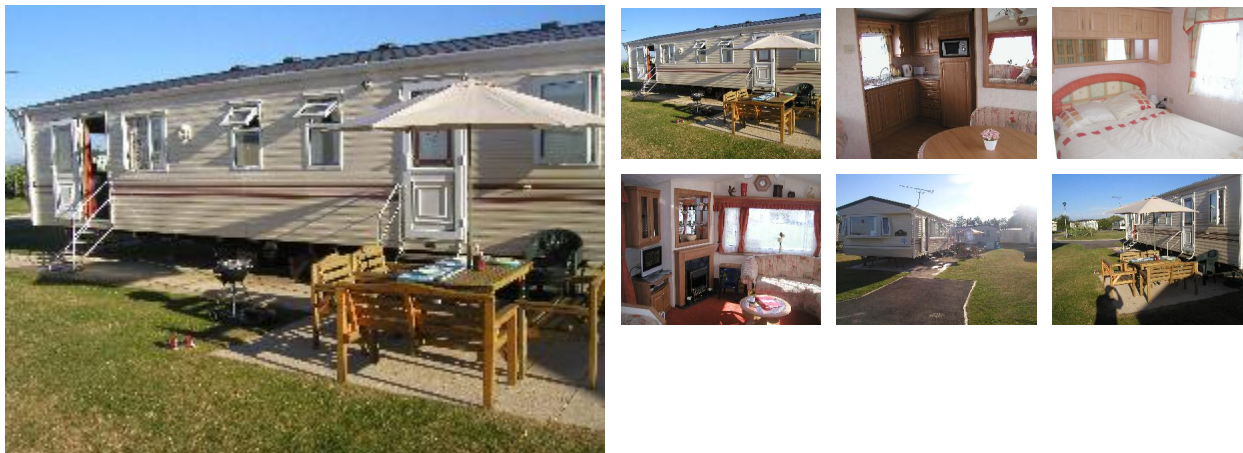

Caravan location: Cumbria/Lakeland Leisure Park - 6 berth

Caravan description:

LAKELAND LEISURE PARK, FLOOKBURGH, GRANGE-OVER-SANDS, CUMBRIA.

Our top of the range three bedroom caravan is a luxury, spacious Willerby Bermuda model measuring 37 foot x 12 foot.

Co-ordinating decor. 19" flatscreen TV with Freeview channels and a DVD player. Central heating and double glazing in each room. One double bedroom and two single bedrooms with fitted wardrobes. Spacious shower. Fully equipped kitchen with microwave and full size gas cooker. Iron and built in Ironing board. Hairdryer in main bedroom. Selection of games, toys, books and DVD's for all ages.

We supply the duvets and pillows (with protective covers) but you MUST provide your OWN bed linen and towels. FREE piped gas and electricity are provided.

Parking area next to caravan. Patio area with patio furniture (seats 6 comfortably) and BBQ.

Set in picturesque, mature and grassed landscaped cul-de-sac location with tarmac drive.

Our caravan is in excellent condition, maintained to a very high standard and cleaned thoroughly before your holiday.