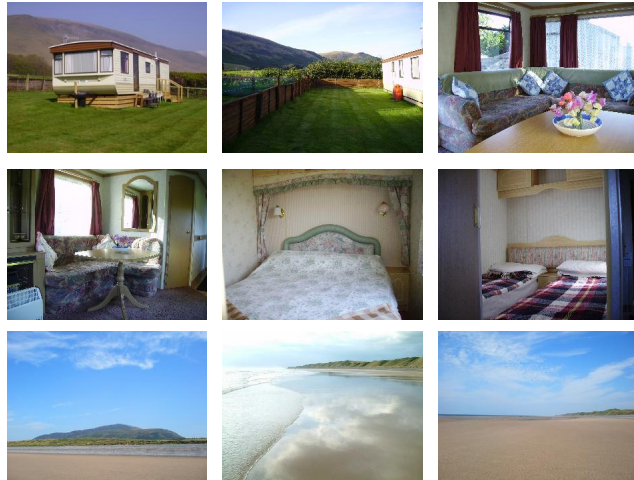

Image: rent_a_holiday_caravan_logo.jpg

Image: book_direct_with_caravan_owners_logo.jpg

Caravan location: Cumbria/Whicham Hall - 4 berth

Caravan description:

If you are looking for a quiet and relaxing caravan surrounded by beautiful countryside and unspoilt views , our lovely static 4 berth caravan makes for the perfect break. Located at the foot of Blackcombe on the edge of the Lake District National Park, the caravan is situated on it's own private site and 1/4 acre plot on a working farm. The private site has a large lawn area and ample space for parking.

The farm itself lies in the Whicham Valley, which is completely unspoilt and on the fringe of the Lake District, thus avoiding the the mainsteam of holiday makers.

The caravan has full mains facilities. It easily sleeps 4 adults in two seperate bedrooms, one with double bed and the second bedroom with twin beds.